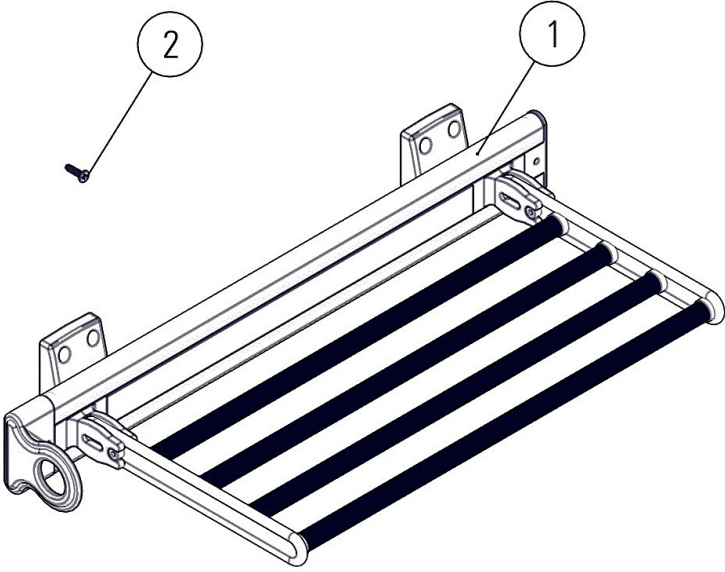

- RAYLI ALUMINYUM PANTOLON ASKISI  
MONTAJ SEMASI
- ALUMINIUM TROUSER RACK WITH RAIL  
MOUNTING INSTRUCTIONS

KULLANILAN PARÇALAR ITEMS PART		
NO	PARÇA RESİM / PART DRAWING	ADET PCS.
1		1
2		8