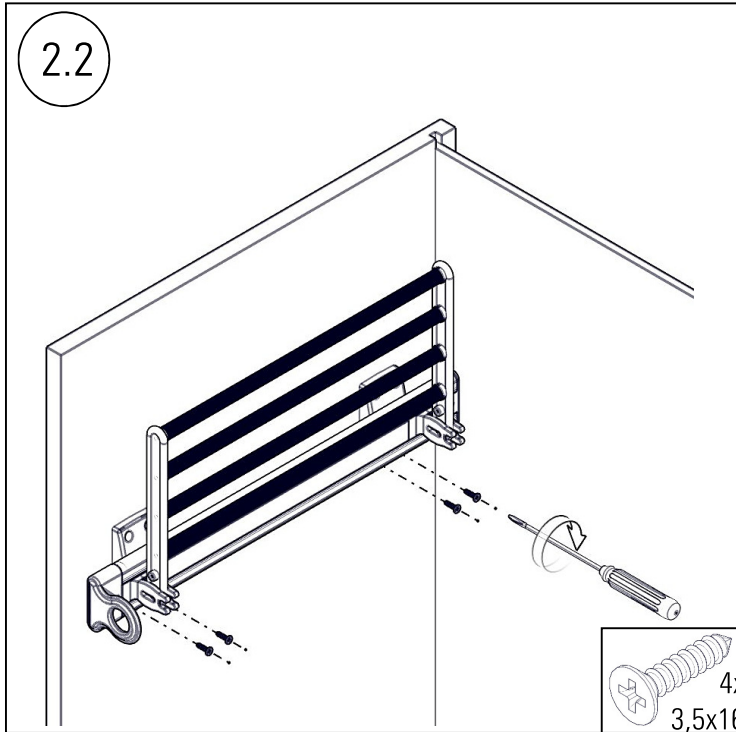

- RAYLI ALUMINYUM PANTOLON ASKISI  
MONTAJ SEMASI
- ALUMINIUM TROUSER RACK WITH RAIL  
MOUNTING INSTRUCTIONS

KULLANILAN PARÇALAR ITEMS PART		
NO	PARÇA RESİM / PART DRAWING	ADET PCS.
1		1
2		8