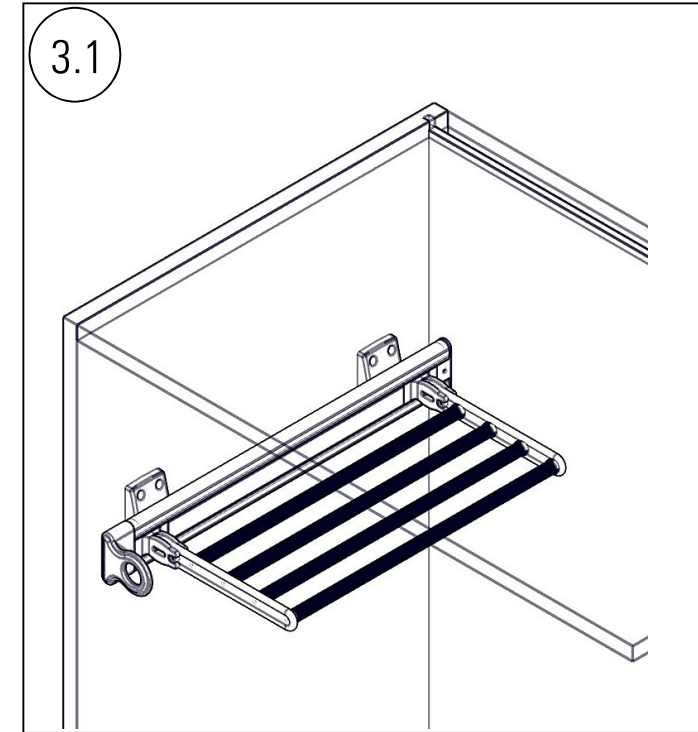

- RAYLI ALUMINYUM PANTOLON ASKISI  
MONTAJ SEMASI
- ALUMINIUM TROUSER RACK WITH RAIL  
MOUNTING INSTRUCTIONS

KULLANILAN PARÇALAR ITEMS PART		
NO	PARÇA RESİM / PART DRAWING	ADET PCS.
1		1
2		8