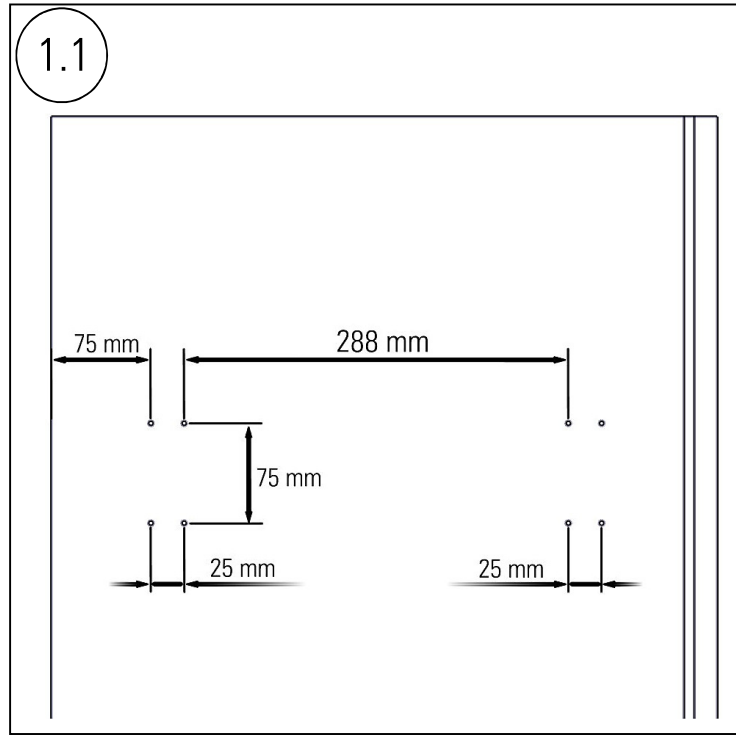

- RAYLI ALUMINYUM PANTOLON ASKISI  
MONTAJ SEMASI
- ALUMINIUM TROUSER RACK WITH RAIL  
MOUNTING INSTRUCTIONS

KULLANILAN PARÇALAR ITEMS PART		
NO	PARÇA RESİM / PART DRAWING	ADET PCS.
1		1
2		8