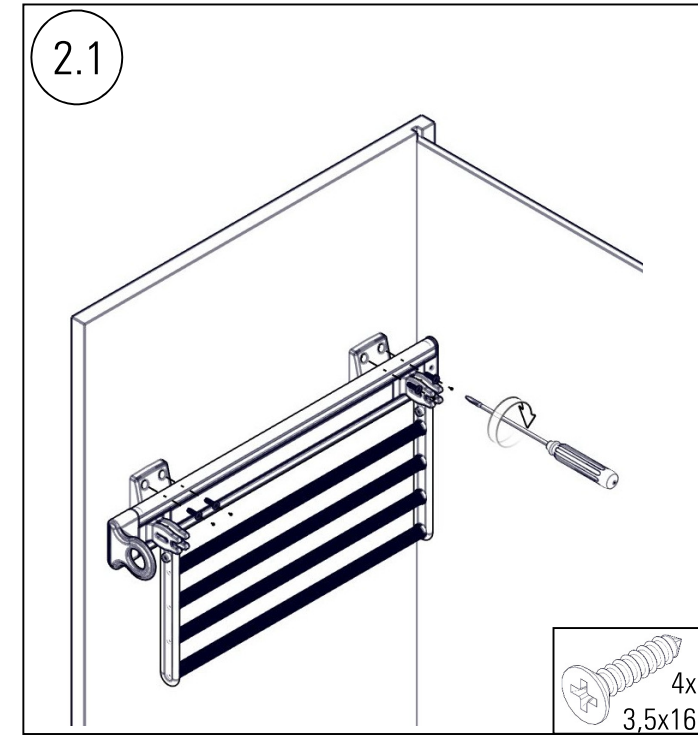

- RAYLI ALUMINYUM PANTOLON ASKISI  
MONTAJ SEMASI
- ALUMINIUM TROUSER RACK WITH RAIL  
MOUNTING INSTRUCTIONS

KULLANILAN PARÇALAR ITEMS PART		
NO	PARÇA RESİM / PART DRAWING	ADET PCS.
1		1
2		8